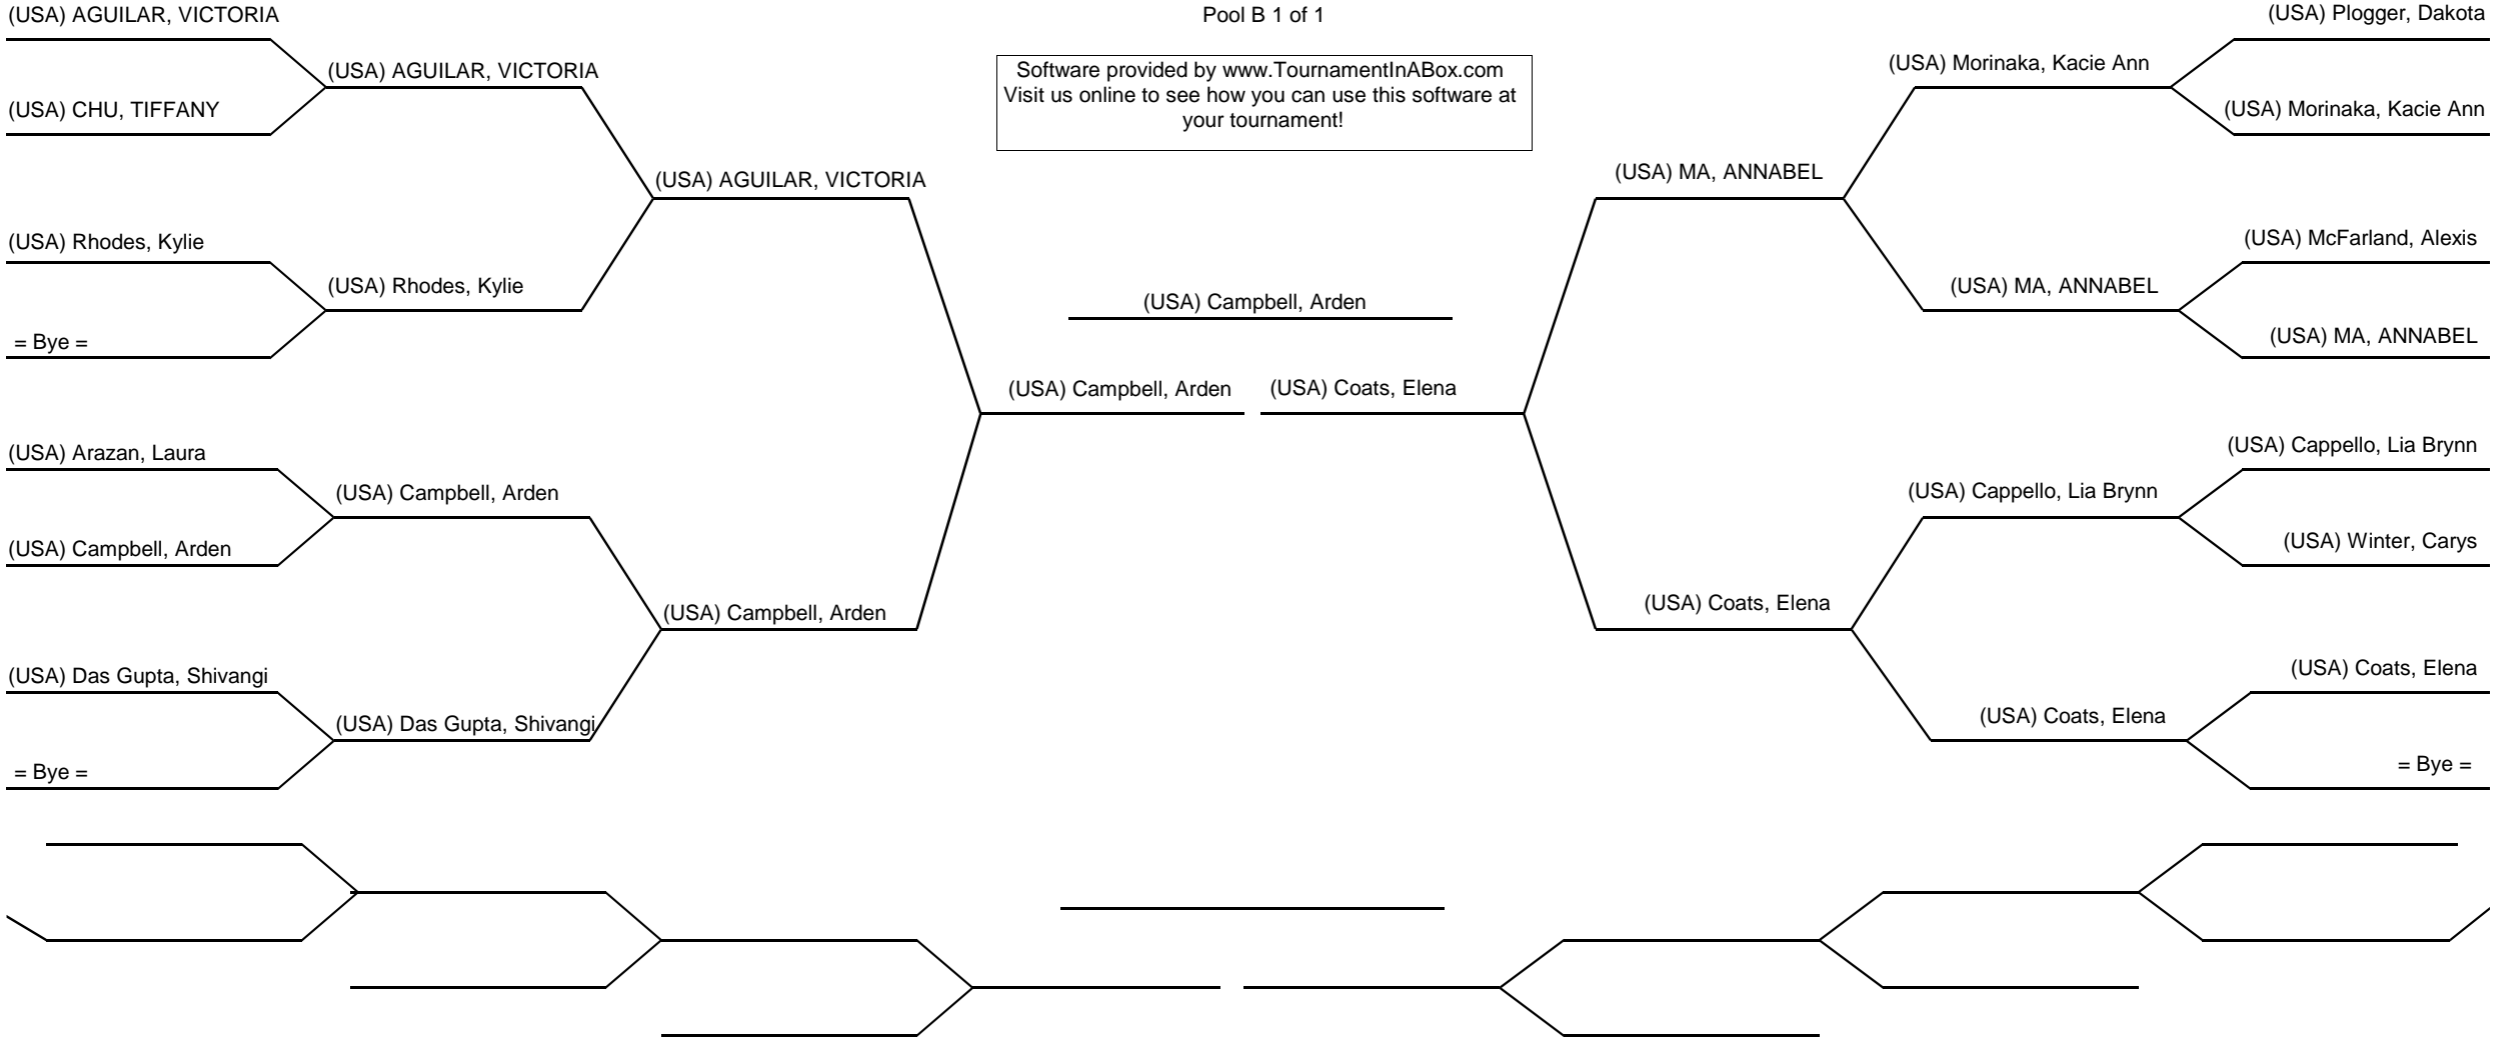

Event: 2019 USA Karate Nationals  
 Location: Chicago, IL  
 Date Start: 7/11/2019 Date End: 7/14/2019  
 Coordinator USA Karate

**1st:** \_\_\_\_\_  
**2nd:** \_\_\_\_\_  
**3rd:** \_\_\_\_\_  
**4th:** \_\_\_\_\_

**Division: K369**

**14 Female Advanced Kata**

Competitors : 25  
 Byes : 7

Ring# \_\_\_\_\_ Ring 7

7/10/2019 7:59:12 PM  
 Pool B 1 of 1

Software provided by www.TournamentInABox.com  
 Visit us online to see how you can use this software at  
 your tournament!