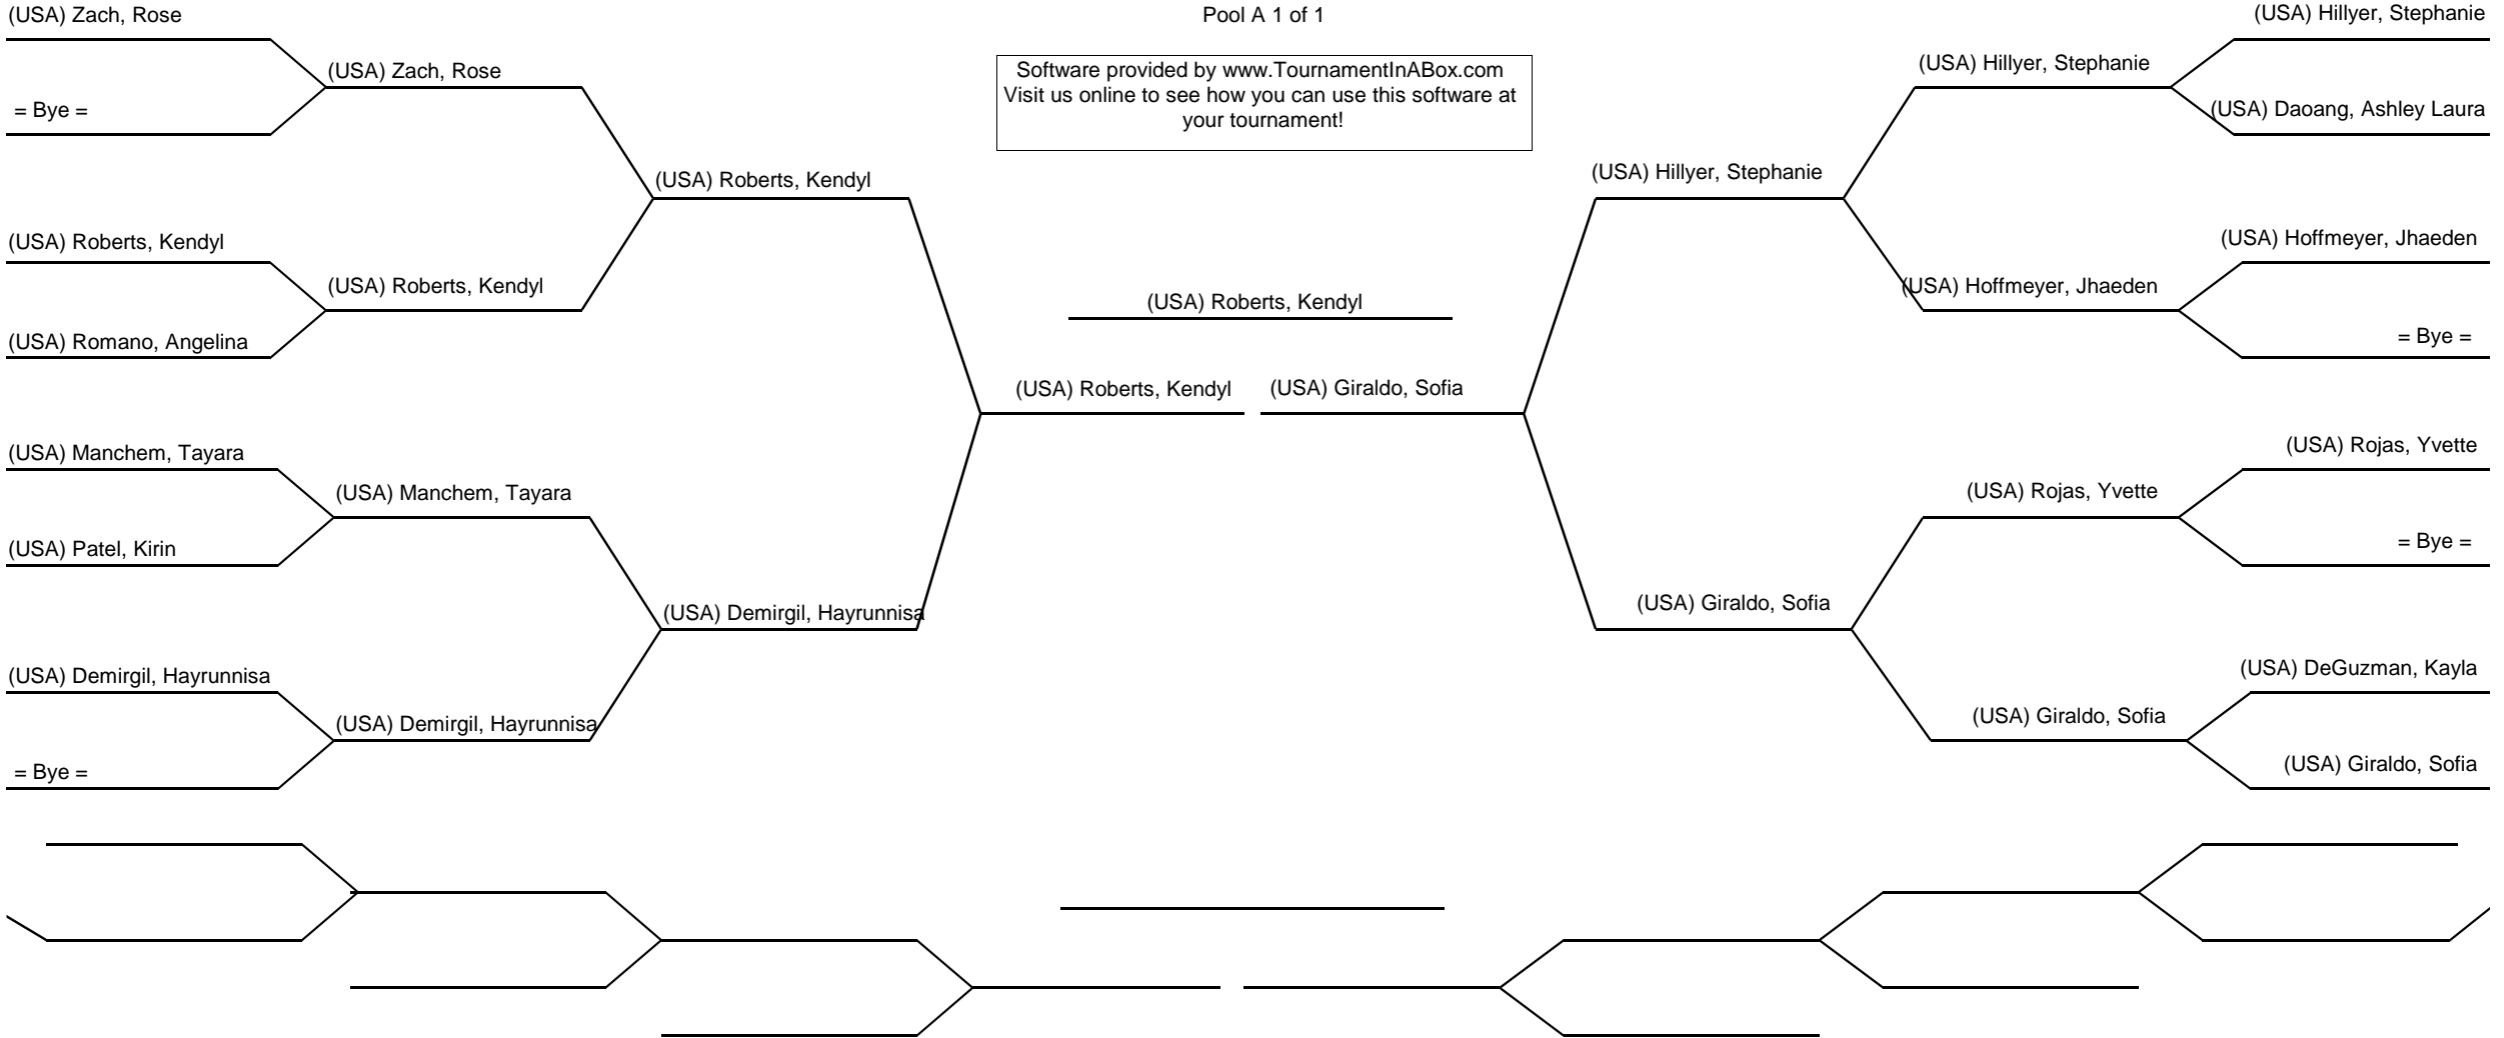

Event: 2019 USA Karate Nationals  
 Location: Chicago, IL  
 Date Start: 7/11/2019 Date End: 7/14/2019  
 Coordinator USA Karate

**1st:** \_\_\_\_\_  
**2nd:** \_\_\_\_\_  
**3rd:** \_\_\_\_\_  
**4th:** \_\_\_\_\_

**Division: K369**

**14 Female Advanced Kata**

Competitors : 25  
 Byes : 7

Ring# \_\_\_\_\_ Ring 7

7/10/2019 7:59:12 PM  
 Pool A 1 of 1

Software provided by www.TournamentInABox.com  
 Visit us online to see how you can use this software at  
 your tournament!